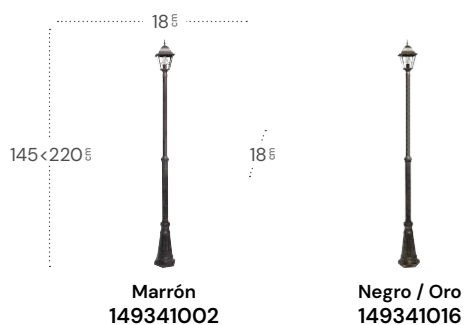

Bootes Farola exterior

Bombillas 1xE27
Material Aluminio / Cristal