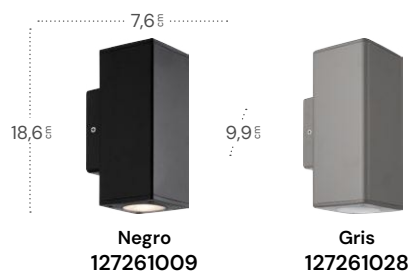

Yopol Aplique exterior

Bombillas 2xGU10
Material Policarbonato