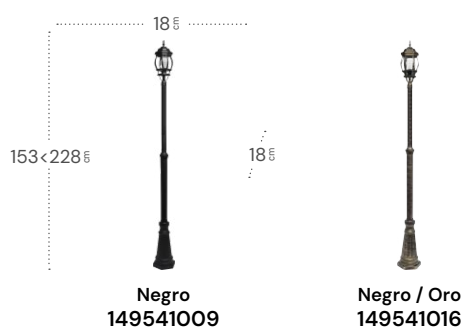

Caelum Farola exterior

Bombillas 1xE27
Material Aluminio / Cristal