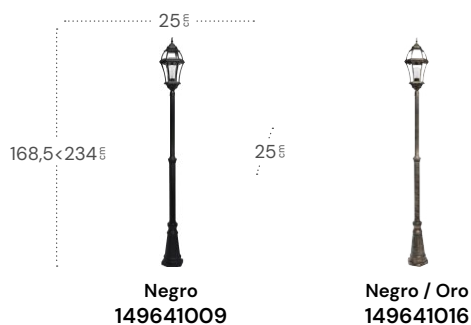

Becrux Farola exterior

Bombillas 1xE27
Material Aluminio / Cristal