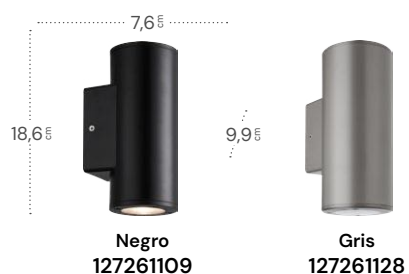

Yopol Aplique exterior

Bombillas 2xGU10
Material Policarbonato