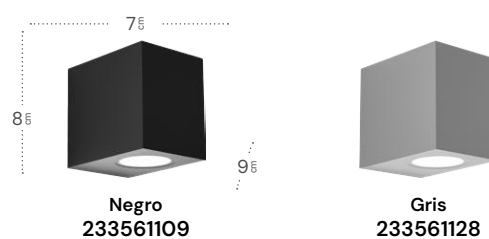

Alce Applique exterior

Bombillas 1xGU10
Material ABS / Cristal