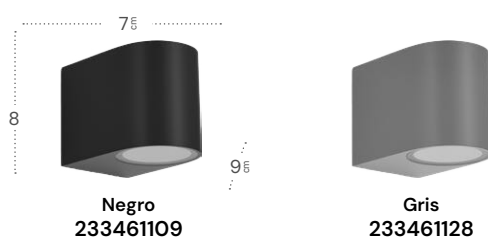

Gacela Applique exterior

Bombillas 1xGU10
Material ABS / Cristal